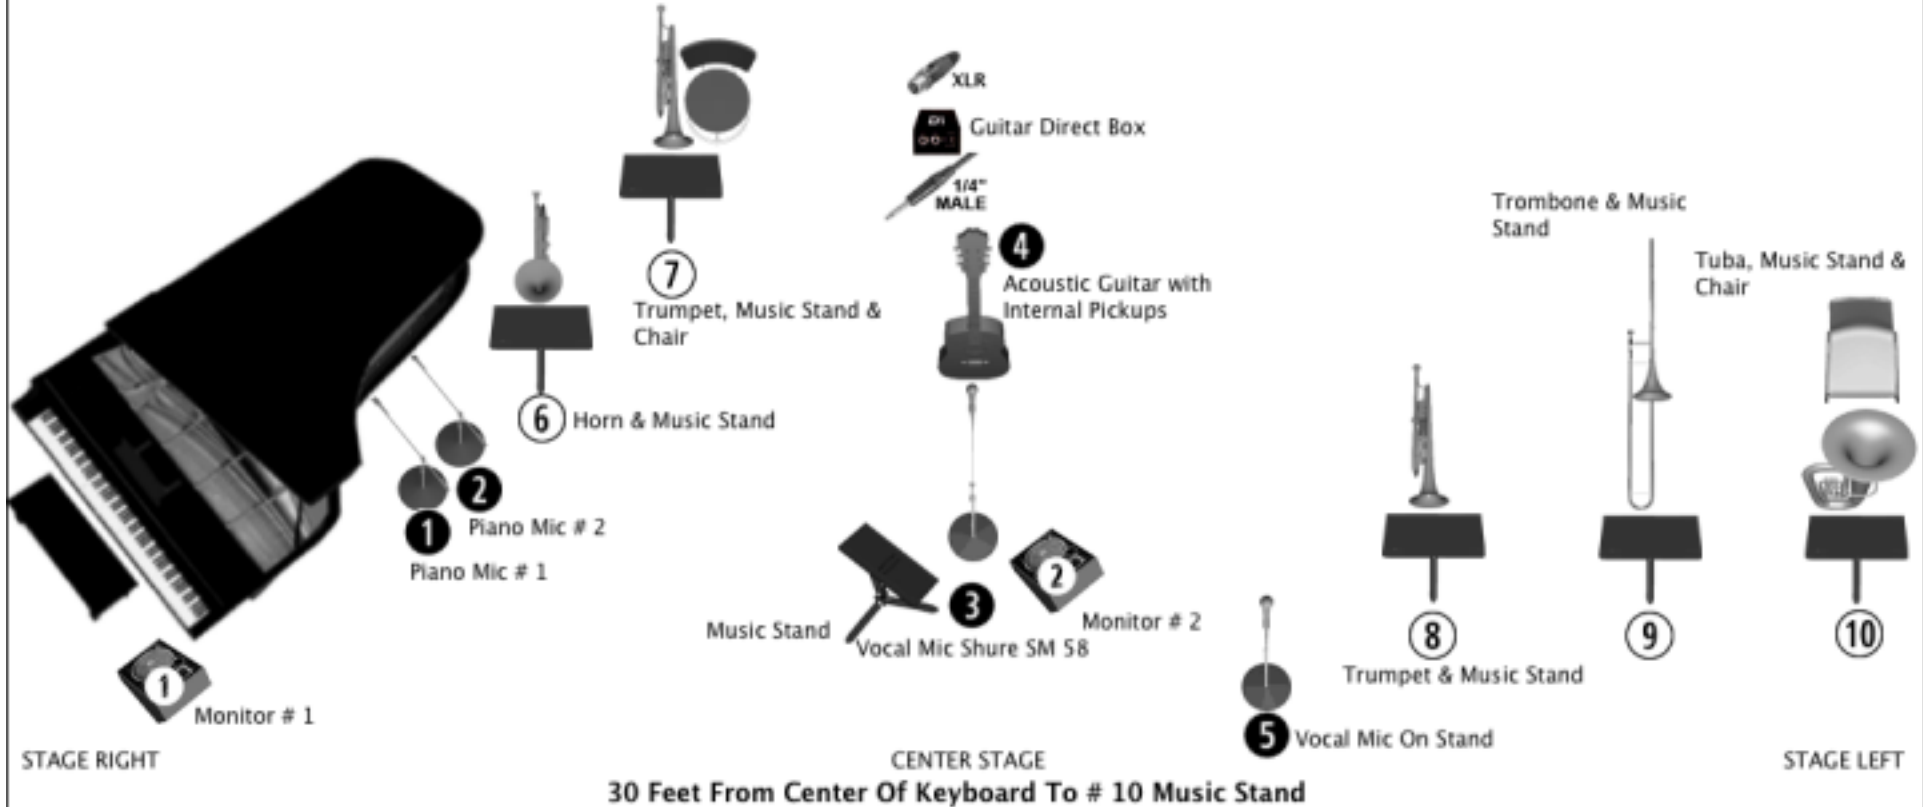

## EMPIRE BRASS & ELISABETH VON TRAPP – STAGE PLOT

Empire Brass–Five Horns / Elisabeth von Trapp–Vocals & Guitar / Douglas Major–Piano

Piano–Lid At Half Stick

INPUT LIST	MONITOR MIX	PIANO MICROPHONES	MUSICIANS PLACEMENT		LIGHTING PLACEMENT
1. Piano Mic # 1 2. Piano Mic # 2 3. Vocal Mic # 1 4. Guitar # 1 5. Vocal Mic # 2	Monitor # 1 Guitar Vocals  Monitor # 2 Vocals Guitar	High Quality Condenser Mic's, if possible AKG C414s or Beyerdynamic MC834s  EFFECTS Reverb on Vocals in Monitor # 2 and the House Mix	Elisabeth von Trapp Standing Center Stage At Vocal Mic  Douglas Major Seated at Piano Approx 12 Feet Stage Right of Elisabeth	5 Vocal Mic on Stand 6 Horn & Music Stand 7 Trumpet, Music Stand & Chair 8 Trumpet & Music Stand 9 Trombone & Music Stand 10 Tuba, Music Stand & Chair	Place the Musicians within a 15 x 35 foot pocket of light  No lights coming from directly in front of Musicians