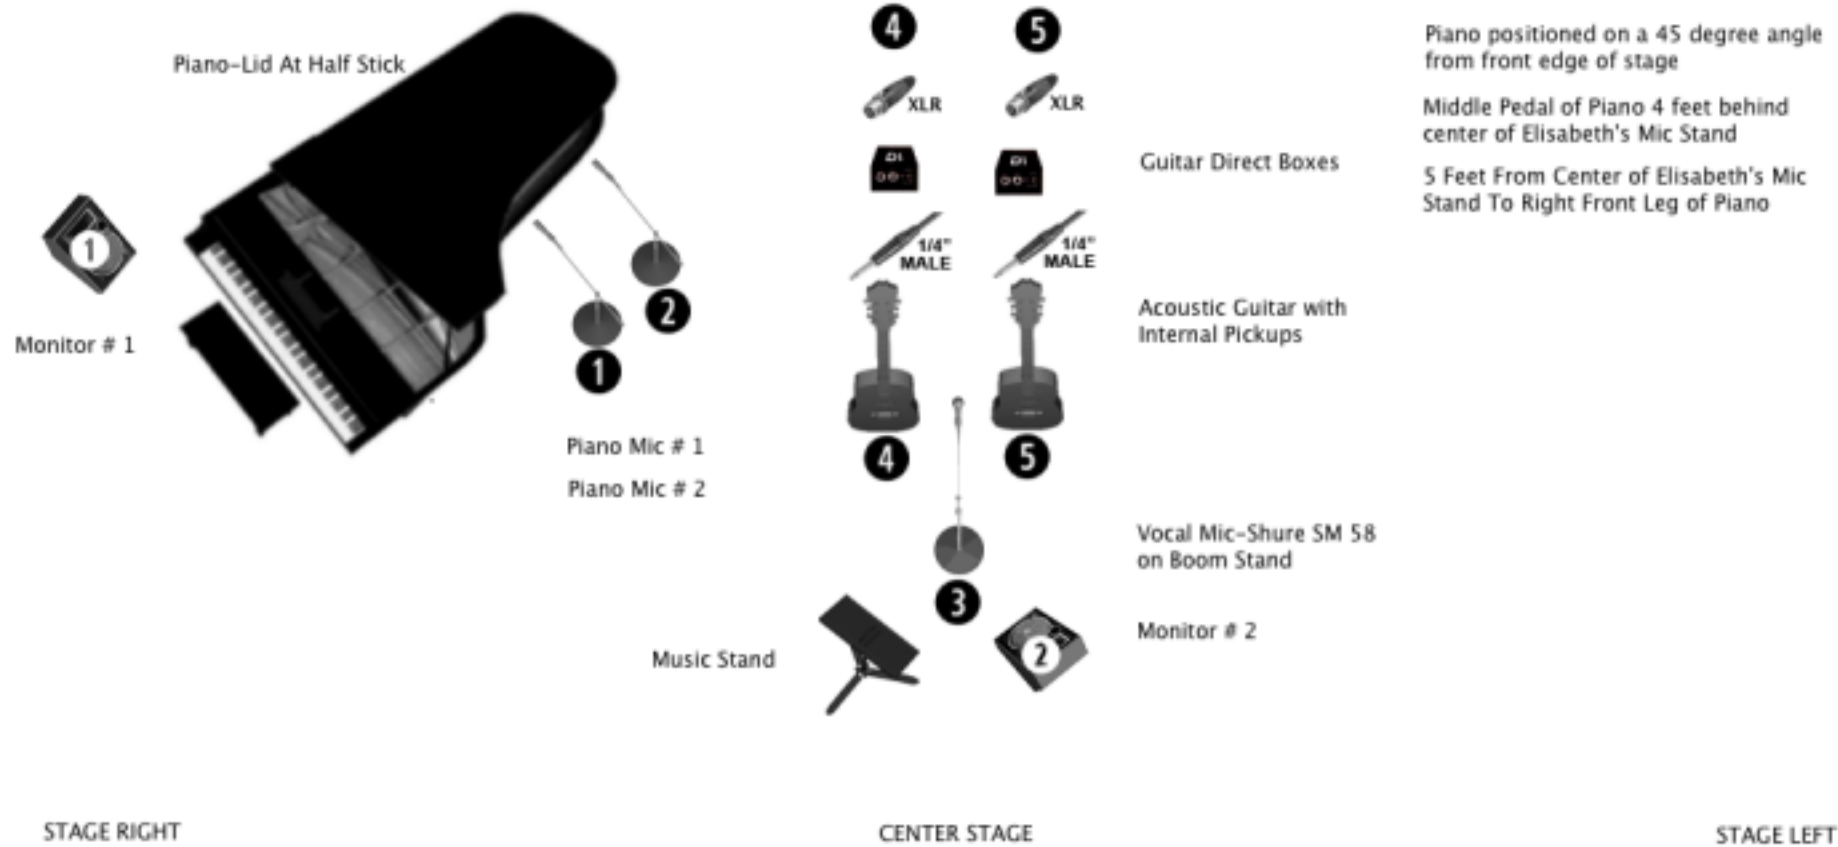

ELISABETH VON TRAPP STAGE PLOT

Elisabeth von Trapp – Vocals & Guitars / Douglas Major – Piano

INPUT LIST	MONITOR MIX	PIANO MICROPHONES	MUSICIANS PLACEMENT	LIGHTING PLACEMENT	ELISABETH'S CONTACT INFO
1. Piano Mic # 1 2. Piano Mic # 2 3. Vocal Mic 4. Guitar # 1 5. Guitar # 2	Monitor # 1 Guitars Vocals Monitor # 2 Vocals Guitars	High Quality Condenser Mic's, if possible AKG C414s or Beyerdynamic MC834s EFFECTS Reverb on Vocals in Monitor # 2 and the House Mix	Elisabeth von Trapp Standing Center Stage At Vocal Mic Douglas Major Seated at Piano Approx 12 Feet Stage Right of Elisabeth	Place the Musicians within a 15 x 20 foot pocket of light No lights coming from directly in front of Musicians	Edward Hall tel 802-496-3171 cell 802-272-1928 e mail vtm@madrivier.com